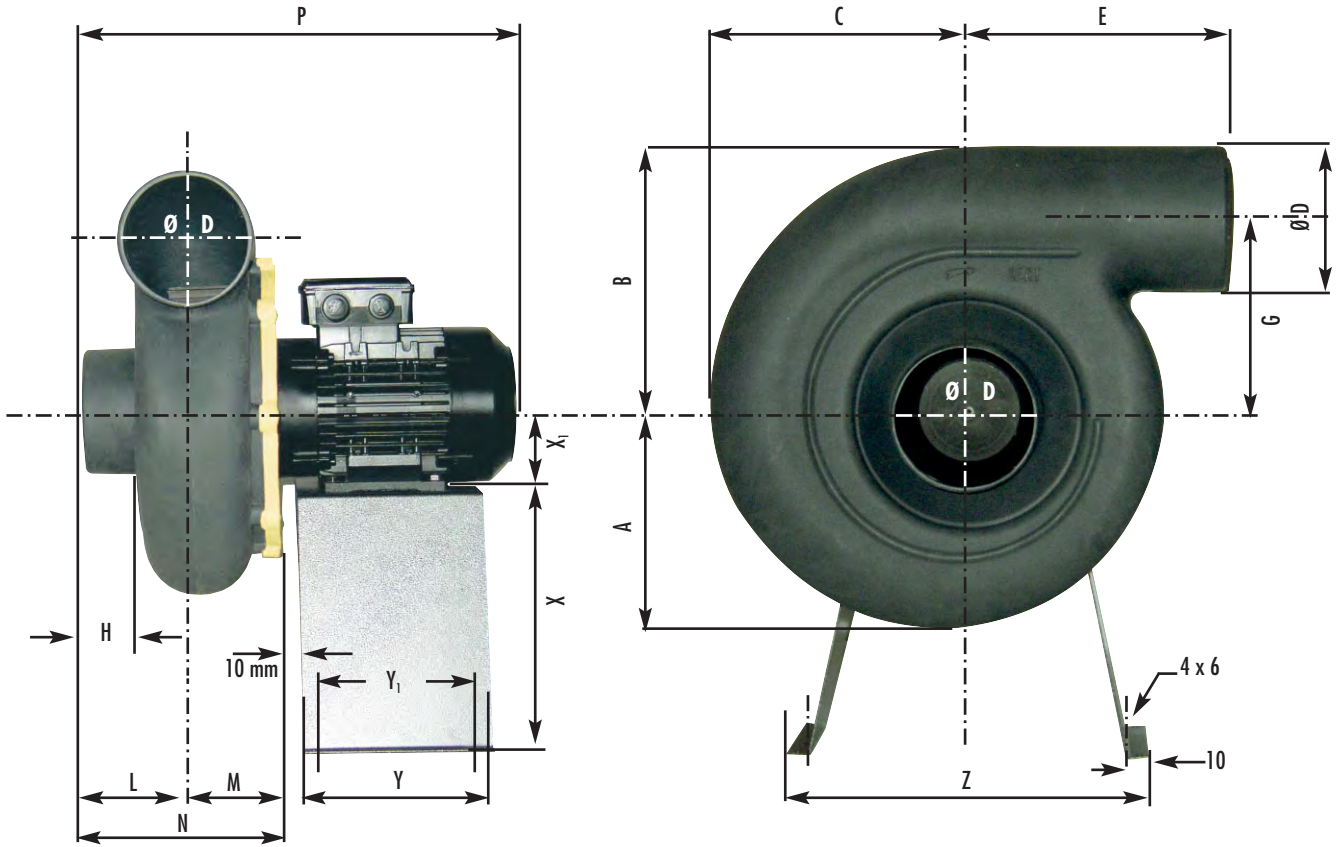

n (T/min) R.P.M.	Global dB	Global dB (A)
1450	60,4	56,8
1720	65,2	61,5
2850	76,8	74
3300	80,5	77,8

ISO 13347

ONLY LG POSITION

Dimensional data (mm). Metal stand does not come standard with fan (see accessories pricing).  
The motor frame size may vary upon type of motor used.

A	B	C	Ø D	E	G	H	L	M	N	P	Y	Y <sub>1</sub>	Z	X	X <sub>1</sub>
145	175	163	90	212	130	45	80	72	152	350	180	160	340	240	71

Handings with IP55 motor type are viewed from inlet side - 45 degree adjustable